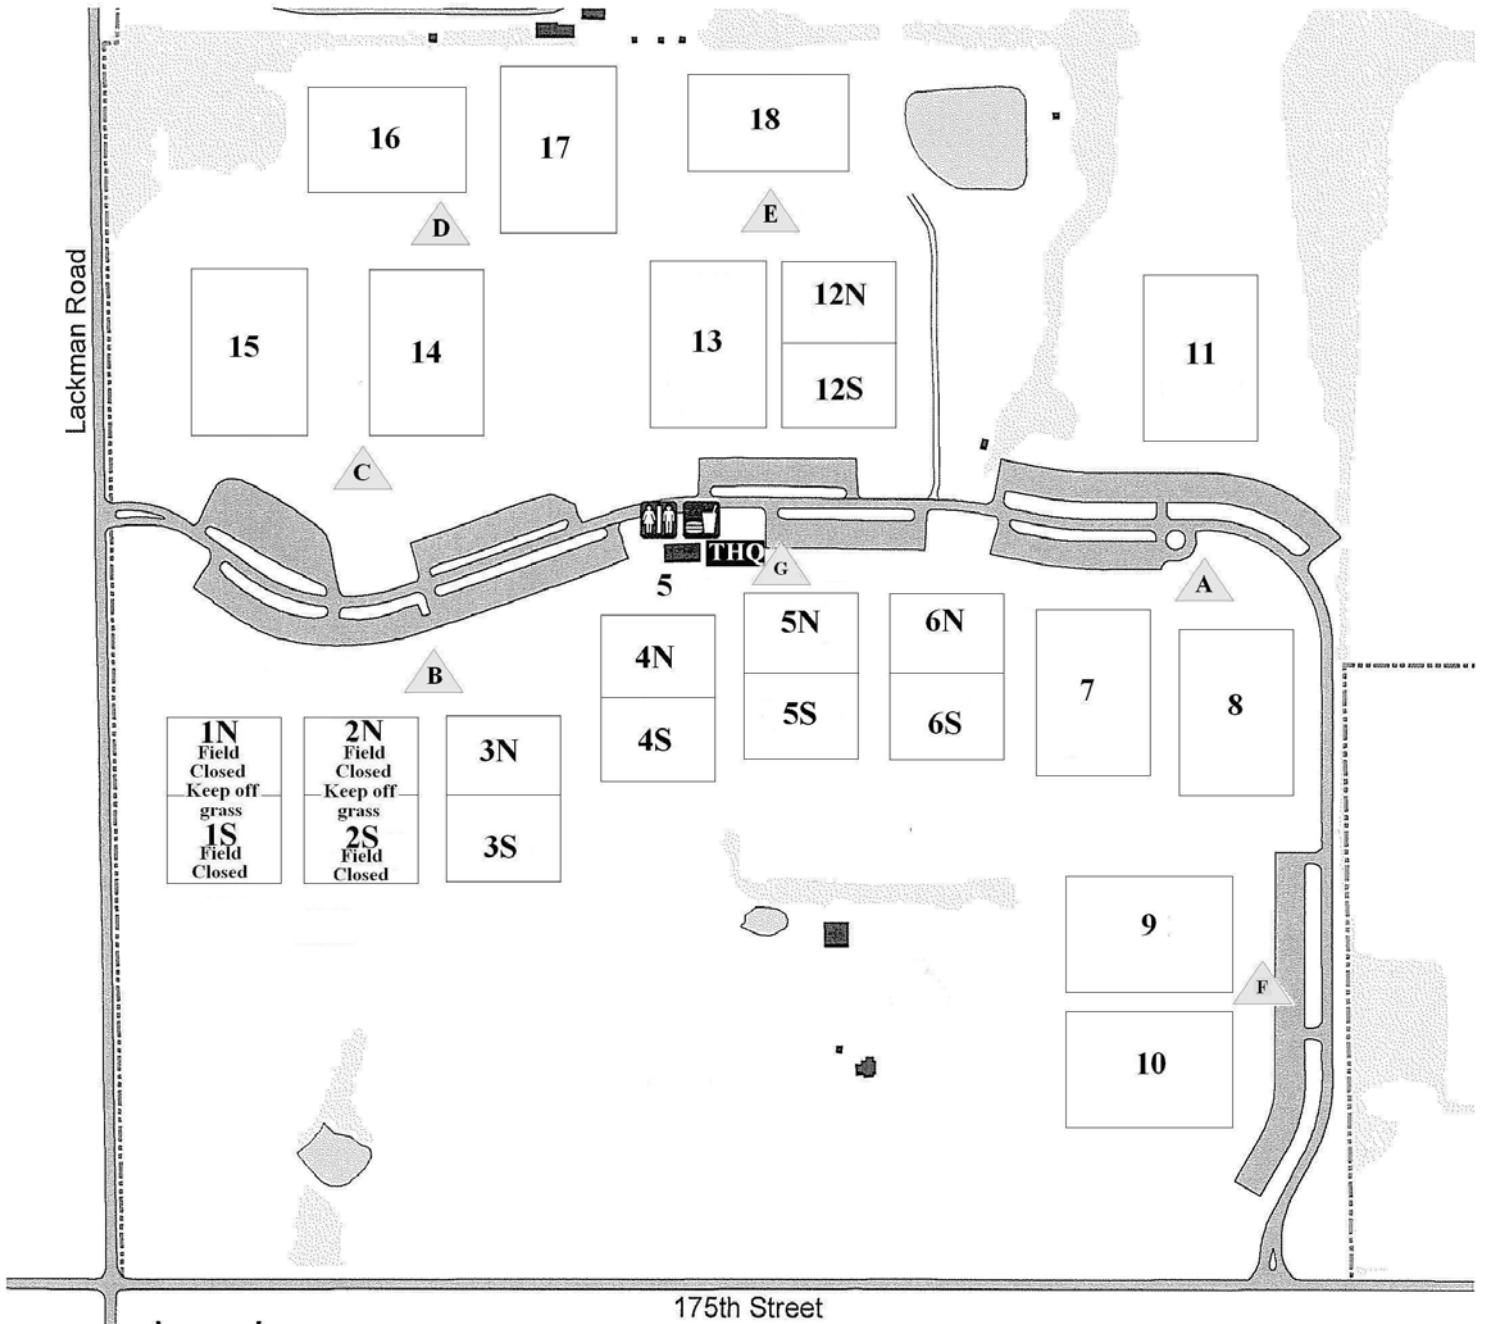

HERITAGE SOCCER PARK

17255 Lackman Road, Olathe, Kansas

Rainout line: 913/599-9777

JOHNSON COUNTY
PARK & RECREATION
DISTRICT

www.jcprd.com

Legend

- Sport Field
- Building
- Lake/Stream
- Park boundary
- Forested
- Restroom
- Concession
- Field Marshal station
- Tournament Headquarters