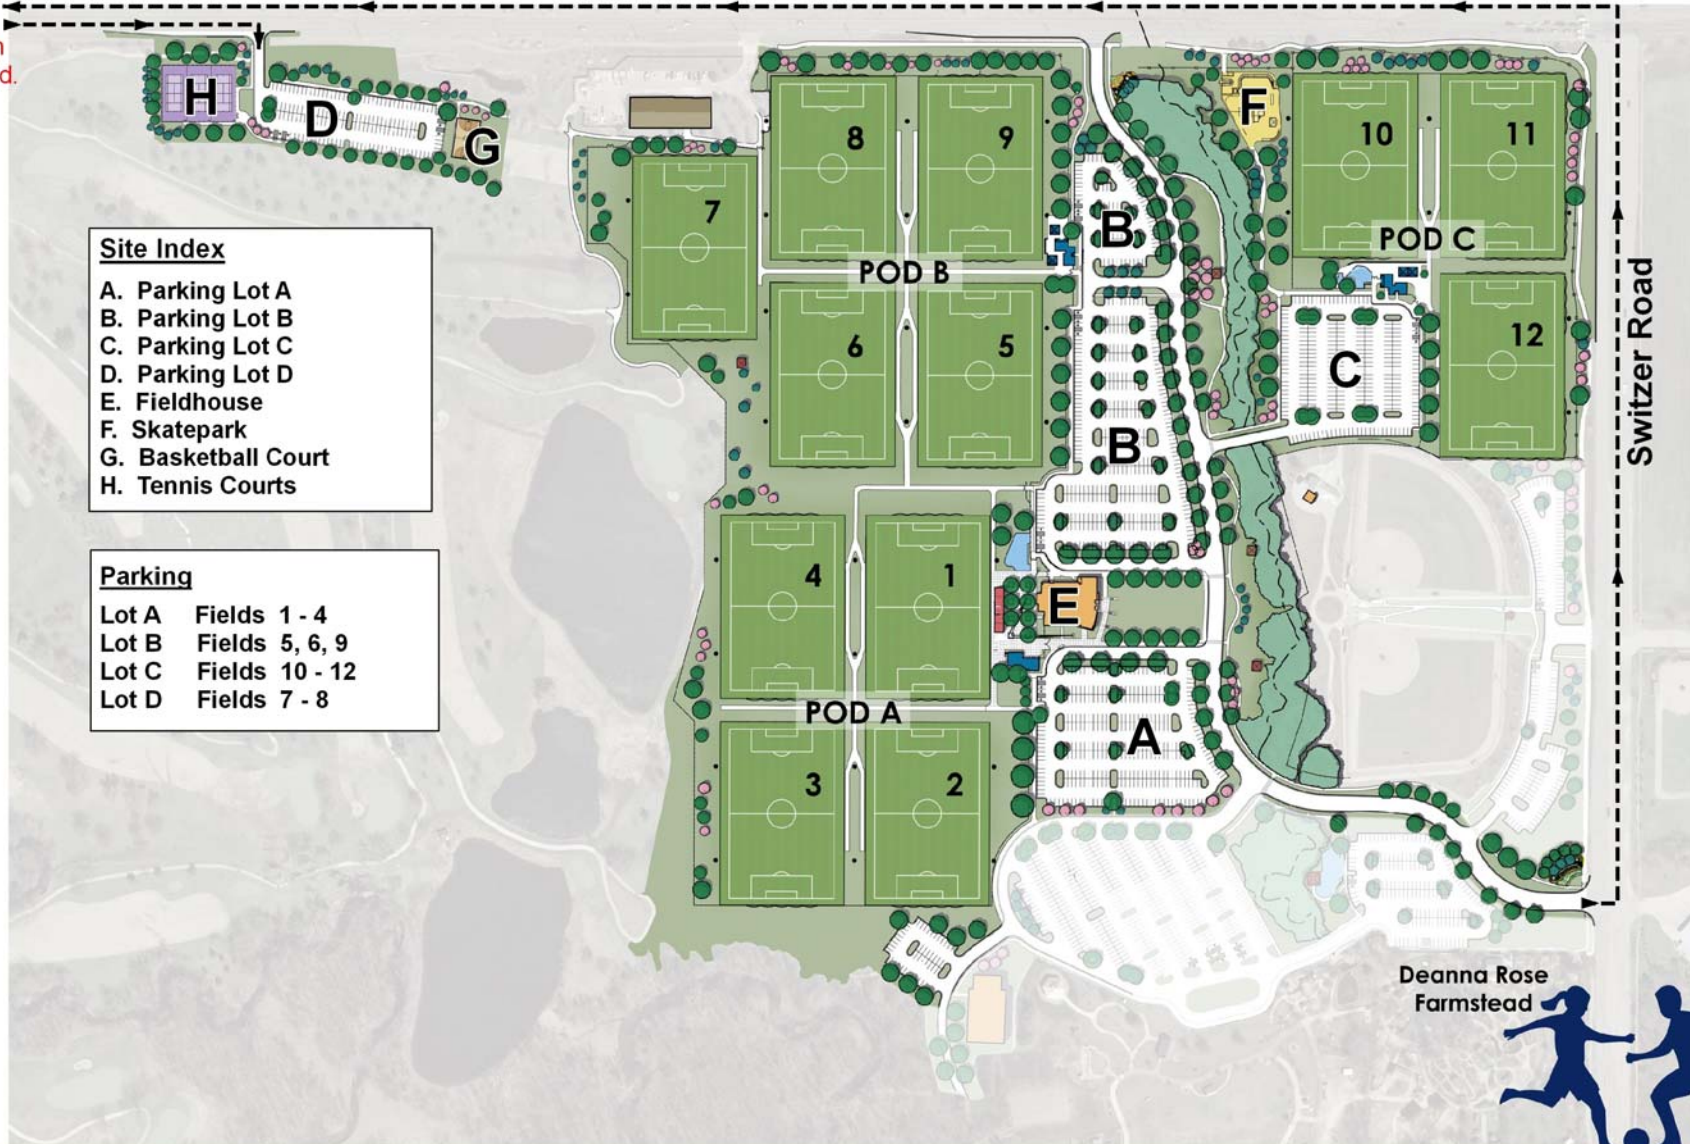

To Access
Parking Lot D:

Make U-Turn
at Nieman Rd.

135th Street

Site Index

- A. Parking Lot A
- B. Parking Lot B
- C. Parking Lot C
- D. Parking Lot D
- E. Fieldhouse
- F. Skatepark
- G. Basketball Court
- H. Tennis Courts

Parking

- Lot A Fields 1 - 4
- Lot B Fields 5, 6, 9
- Lot C Fields 10 - 12
- Lot D Fields 7 - 8

Switzer Road

Deanna Rose
Farmstead