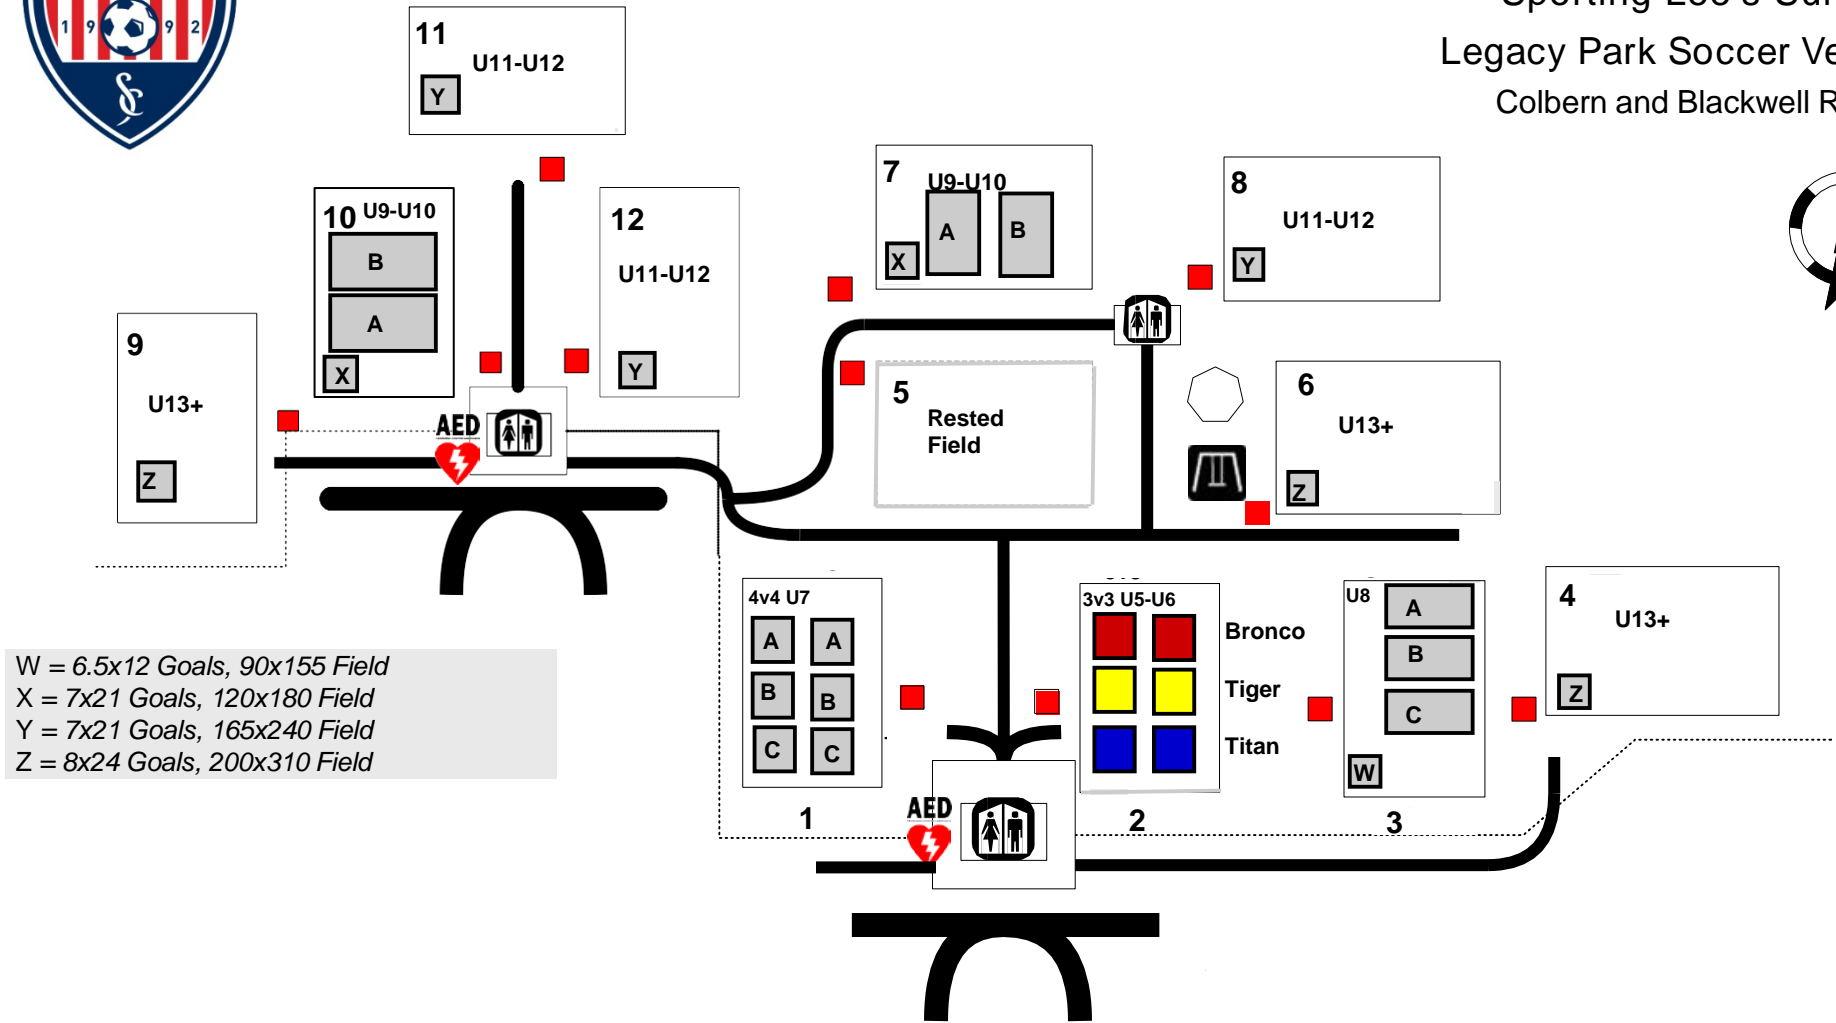

Sporting Lee's Summit
 Legacy Park Soccer Venue
 Colbern and Blackwell Roads

W = 6.5x12 Goals, 90x155 Field
 X = 7x21 Goals, 120x180 Field
 Y = 7x21 Goals, 165x240 Field
 Z = 8x24 Goals, 200x310 Field

■ Field Box

- AED Available in Both Concession Stand Breezeways**
- No pets allowed inside the fences**
- No warming up in the Penalty Areas**
- No smoking allowed in the park**
- Trainer Available on high volume days**